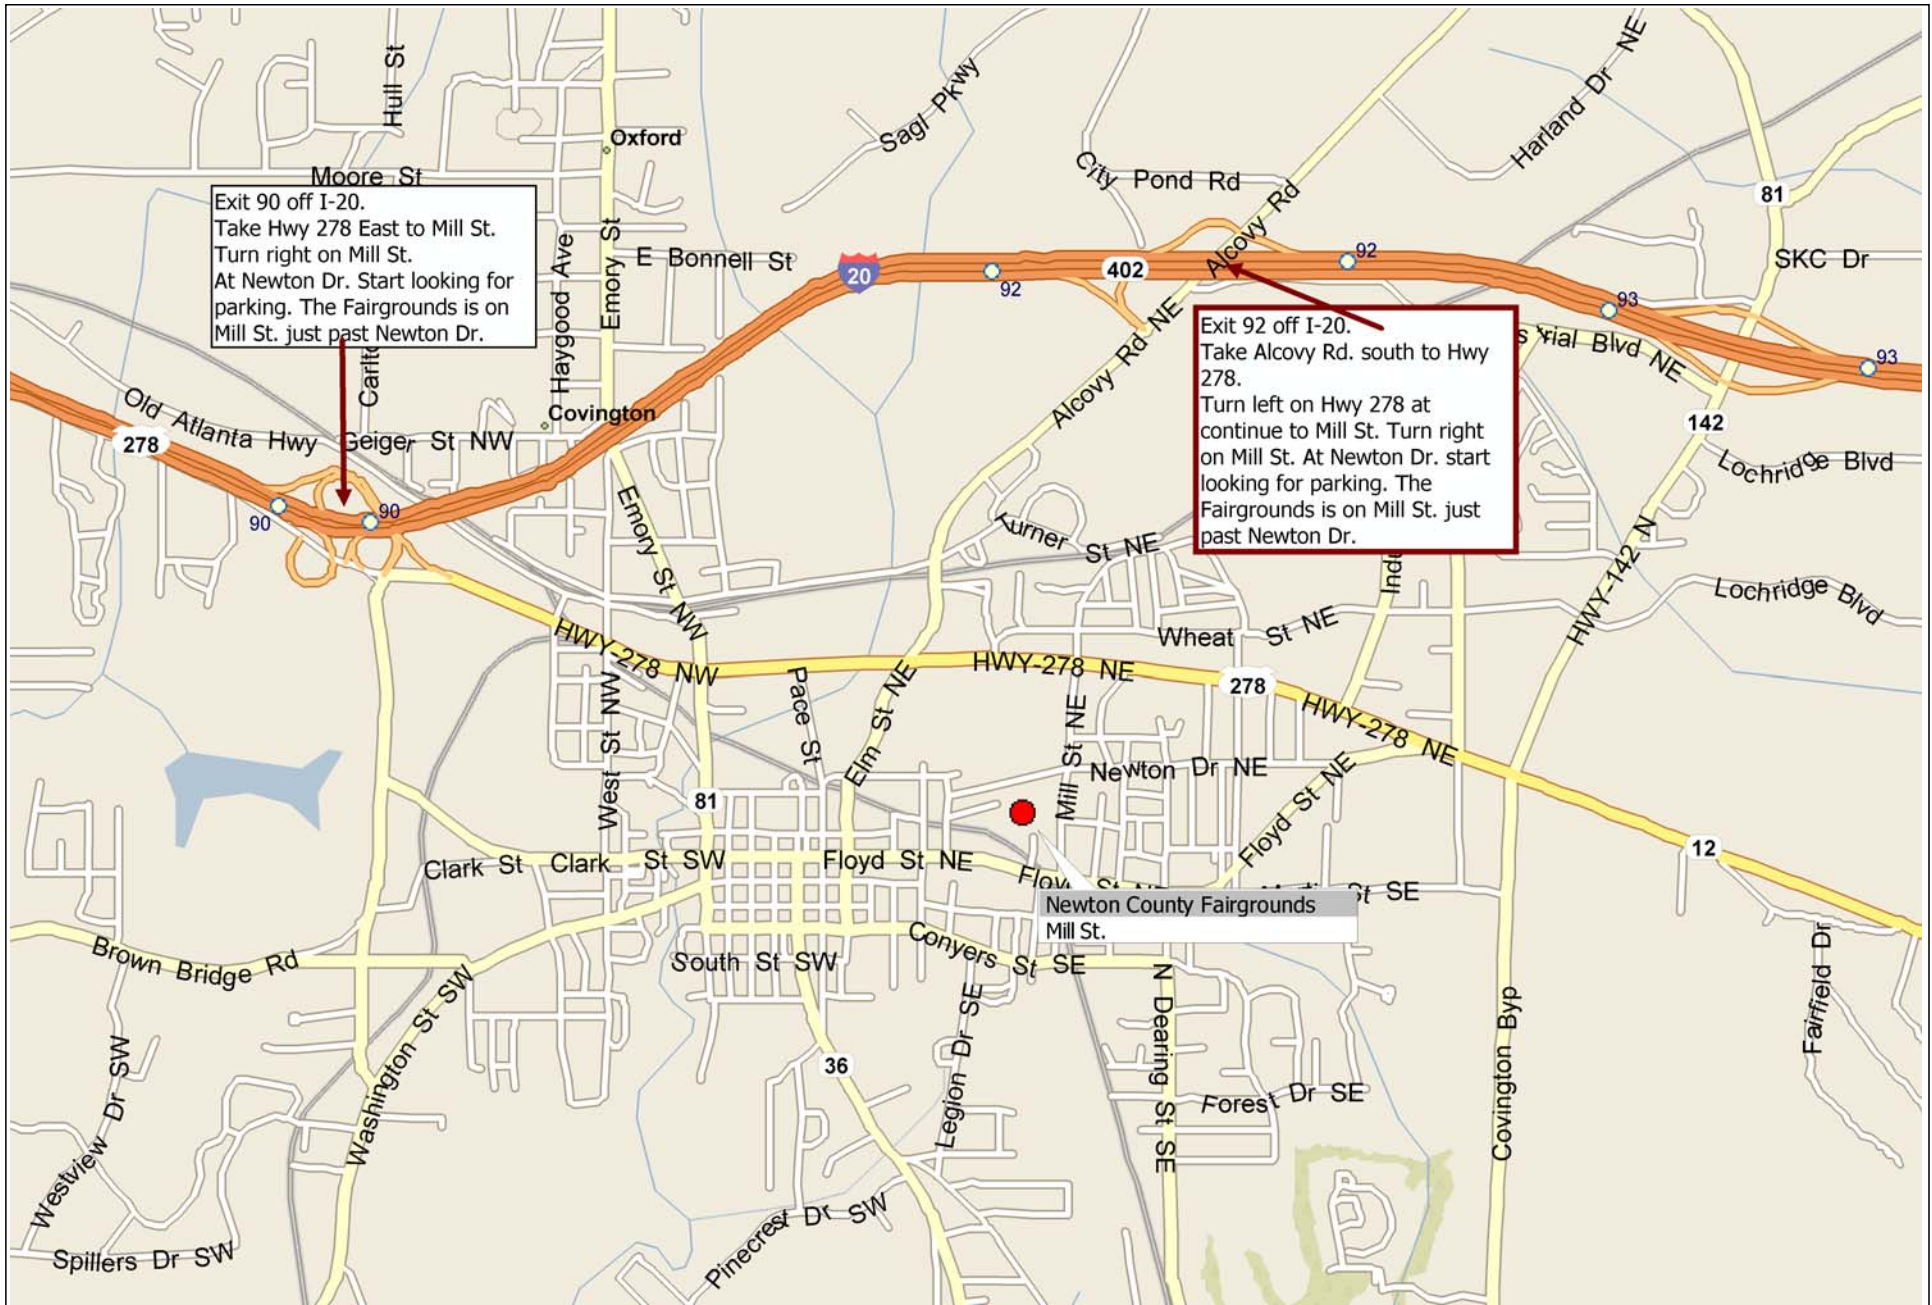

MAP TO THE FAIRGROUNDS

Exit 90 off I-20.
Take Hwy 278 East to Mill St.
Turn right on Mill St.
At Newton Dr. Start looking for parking. The Fairgrounds is on Mill St. just past Newton Dr.

Exit 92 off I-20.
Take Alcovy Rd. south to Hwy 278.
Turn left on Hwy 278 at continue to Mill St. Turn right on Mill St. At Newton Dr. start looking for parking. The Fairgrounds is on Mill St. just past Newton Dr.